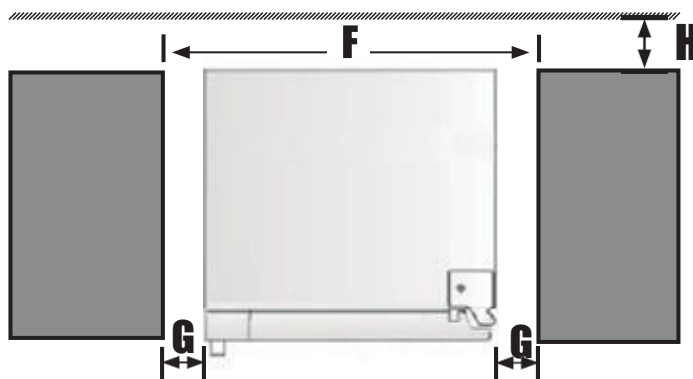

CWC46DS

Wine cooler 46 btls, 2 zones

Selected Model	
Model number	CWC46DS
Dimensions	
Width (in.)	23 1/2"
Depth (in.)	21.65"
Height (in.)	33.95"
Depth (in.) including door	23.7"
Exterior Appearance	
Color Appearance	Black Cabinet with Stainless steel trims, Smoked Glass
Glass Door	Stainless Steel with Seamless Door
Handle Type	Tinted and UV treated Glass
	Curved
	Tubular
Installation Type	Freestanding or Built-In
Kick Plate	Black
Capacity	
Total Capacity	46 Bottles
Features	
Temperature zone(s)	2
Adjustable Temperature	5-18 °C / 41 °F-64 °F
Control Type	Electronic
Door opening orientation	Reversible
	To the Right
Interior lighting	White LED
Leveling legs	Yes
Product type	Wine cooler
Shelves extension	Full Extension on Ball Bearings
Shelves type	Metal shelves Wooden frontage
Warranty	
2 Year full Warranty	Entire appliance; parts and labour, in-home service
3-year total warranty	Compressor only

Installation
Flush with Wine cella door

Product Dimensions		po
A	Product Height	33.95"
B	Product width	23.5"
C	Product Depth (without door)	21.65"
D	Product Depth (Including door without handle)	23.7"
E	Product Depth (Including door and handle)	N/A
Cabinet Opening		
F	Width- Door flush Installation	24
	Minimum Clearance	
G	Side Clearance-Flush with door – Full door rotation	1/8"
H	Rear Clearance	1"

- A 610mm (min.24")
- B 610mm (24") - affleurement de porte
- C 883mm (34¾")
- D 152mm (6")
- E 51mm (2")

25mm (1") si la prise électrique est installée dans un cabinet adjacent