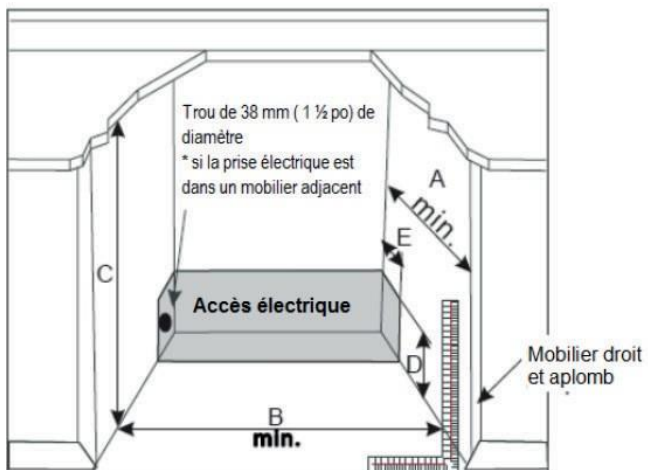

CWC46DS

Wine cooler 46 btls, 2 zones

Selected Model	
Model number	CWC46DS
Dimensions	
Width (in.)	23 1/2"
Depth (in.)	21.65"
Height (in.)	33.95"
Depth (in.) including door	23.7"
Exterior Appearance	
Color Appearance	Black Cabinet with Stainless steel trims, Smoked Glass
Glass Door	Stainless Steel with Seamless Door
Handle Type	Tinted and UV treated Glass
	Curved
	Tubular
Installation Type	Freestanding or Built-In
Kick Plate	Black
Capacity	
Total Capacity	46 Bottles
Features	
Temperature zone(s)	2
Adjustable Temperature	5-18 °C / 41 °F-64 °F
Control Type	Electronic
Door opening orientation	Reversible
	To the Right
Interior lighting	White LED
Leveling legs	Yes
Product type	Wine cooler
Shelves extension	Full Extension on Ball Bearings
Shelves type	Metal shelves Wooden frontage
Warranty	
2 Year full Warranty	Entire appliance; parts and labour, in-home service
3-year total warranty	Compressor only

Installation
Flush with Wine cella door

Product Dimensions		po
A	Product Height	33.95"
B	Product width	23.5"
C	Product Depth (without door)	21.65"
D	Product Depth (Including door without handle)	23.7"
E	Product Depth (Including door and handle)	N/A
Cabinet Opening		
F	Width- Door flush Installation	24
	Minimum Clearance	
G	Side Clearance-Flush with door – Full door rotation	1/8"
H	Rear Clearance	1"

- A 610mm (min.24")
- B 610mm (24") - affleurement de porte
- C 883mm (34¾")
- D 152mm (6")
- E 51mm (2")

25mm (1") si la prise électrique est installée dans un cabinet adjacent