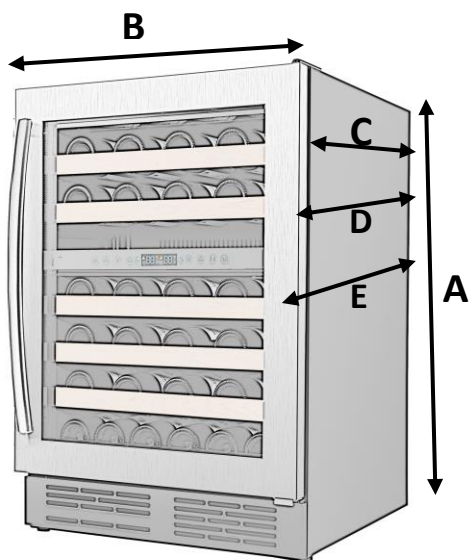

CWC46DS

Wine cooler 46 btls, 2 zones

Selected Model	
Model number	CWC46DS
Dimensions	
Width (in.)	23 1/2"
Depth (in.)	21.65"
Height (in.)	33.95"
Depth (in.) including door	23.7"
Exterior Appearance	
Color Appearance	Black Cabinet with Stainless steel trims, Smoked Glass
Glass Door	Stainless Steel with Seamless Door
Handle Type	Tinted and UV treated Glass
	Curved
	Tubular
Installation Type	Freestanding or Built-In
Kick Plate	Black
Capacity	
Total Capacity	46 Bottles
Features	
Temperature zone(s)	2
Adjustable Temperature	5-18 °C / 41 °F-64 °F
Control Type	Electronic
Door opening orientation	Reversible
	To the Right
Interior lighting	White LED
Leveling legs	Yes
Product type	Wine cooler
Shelves extension	Full Extension on Ball Bearings
Shelves type	Metal shelves Wooden frontage
Warranty	
2 Year full Warranty	Entire appliance; parts and labour, in-home service
3-year total warranty	Compressor only

Installation
Flush with Wine cella door

Product Dimensions		po
A	Product Height	33.95"
B	Product width	23.5"
C	Product Depth (without door)	21.65"
D	Product Depth (Including door without handle)	23.7"
E	Product Depth (Including door and handle)	N/A
Cabinet Opening		
F	Width- Door flush Installation	24
	Minimum Clearance	
G	Side Clearance-Flush with door – Full door rotation	1/8"
H	Rear Clearance	1"

- A 610mm (min.24")
- B 610mm (24") - affleurement de porte
- C 883mm (34¾")
- D 152mm (6")
- E 51mm (2")

25mm (1") si la prise électrique est installée dans un cabinet adjacent